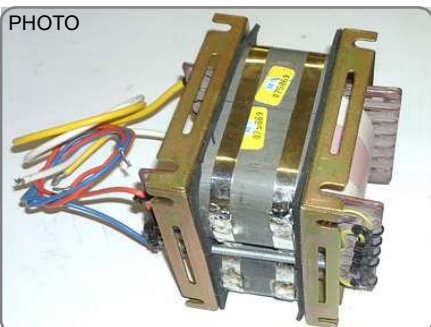

ELECTRICAL SCHEME

WINDING IN 7 SECTIONS

NORMAL "CC" CORE

SECONDARY IMPEDANCE 80hm

DIMENSIONS TYPE 1 WEIGHT 3,8Kg

DIMENSIONS TYPE 2 WEIGHT 4,8Kg

DIMENSIONS TYPE 3 WEIGHT 6,2Kg

PHOTO