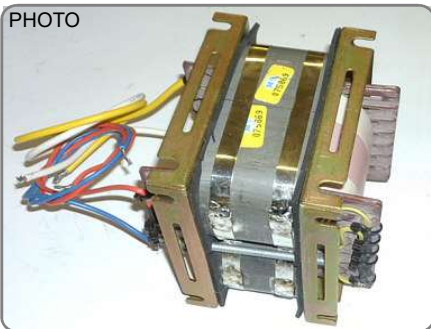

DIMENSIONS TYPE 3 WEIGHT 6,2Kg

Euro 192,00 Cad.